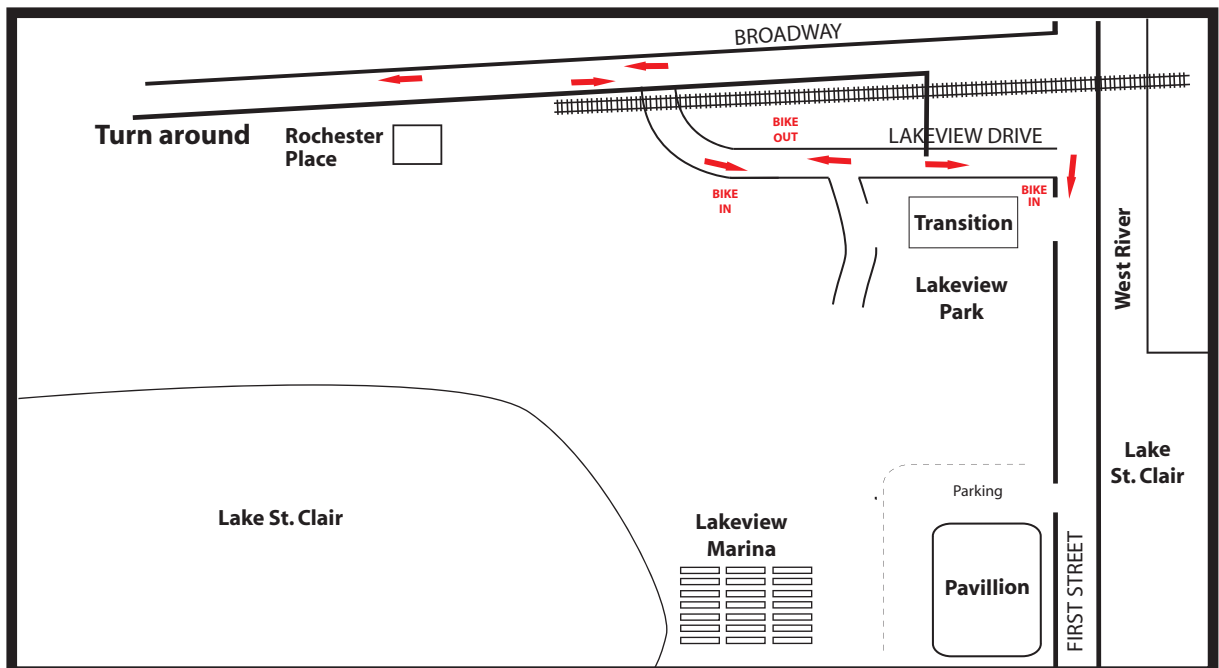

Stage 2 - Bike 15 km