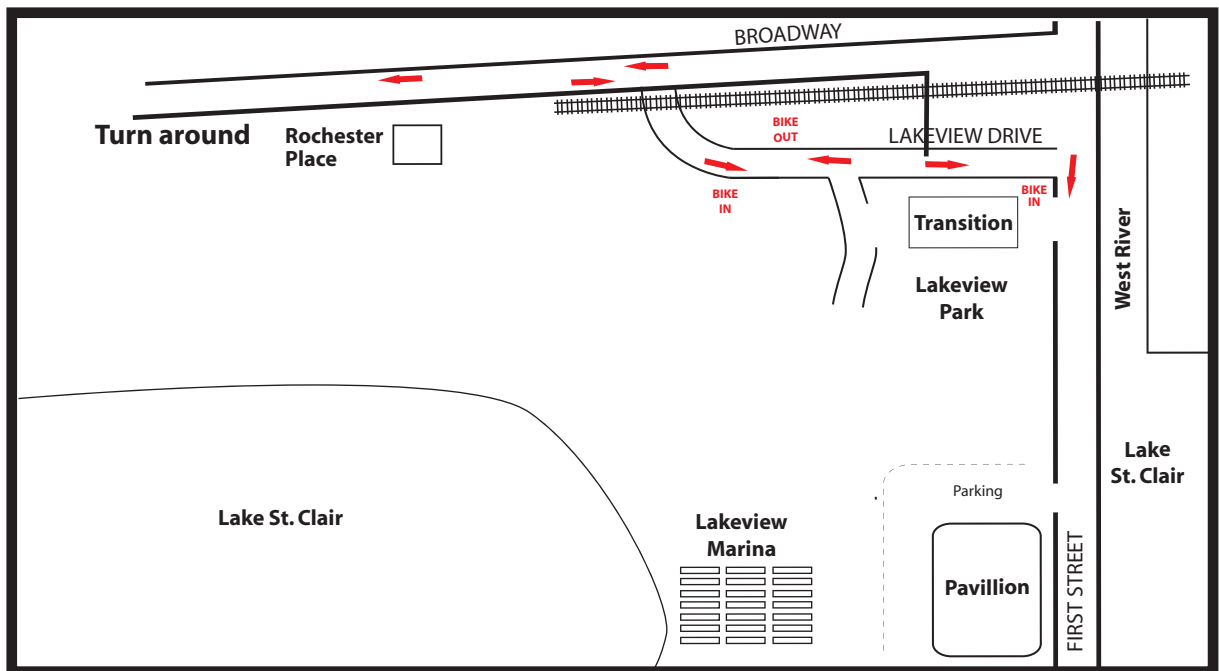

Stage 2 - Bike 15 km