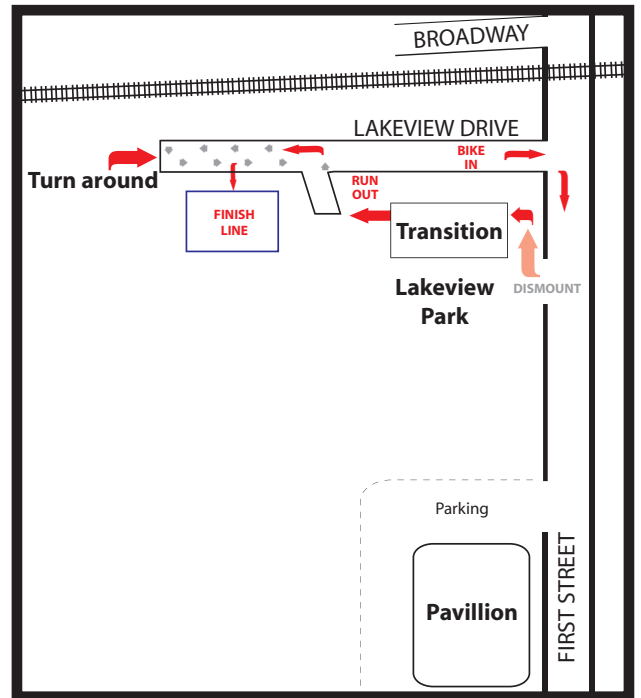

Stage 3 - Run 2.5 km