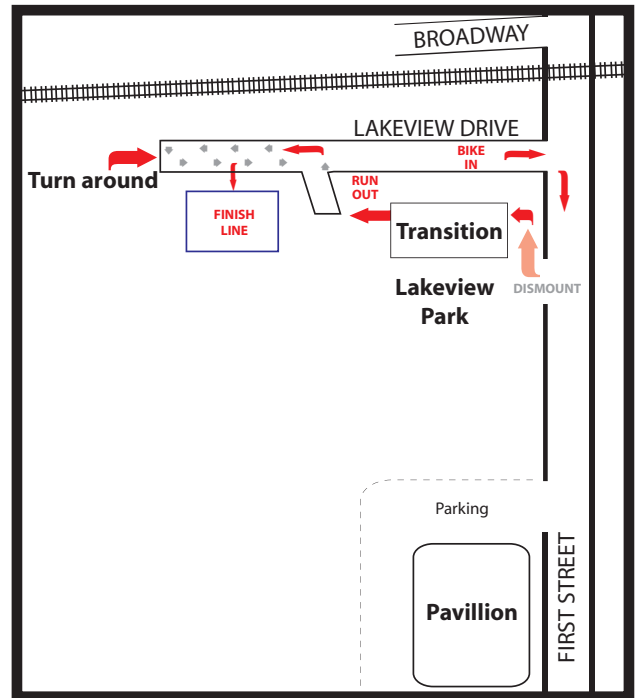

Stage 3 - Run 2.5 km