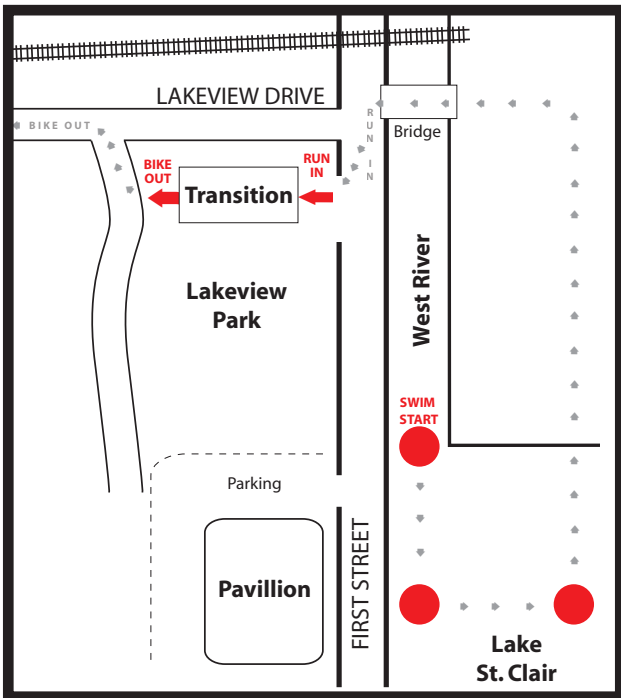

# Belle River Duathlon

**Stage 1 - Run 5 km**

**Stage 3 - Run 5 km**

**Stage 2 - Bike 30 km**

# Belle River Triathlon

**Stage 1 - Swim 600m**

**Stage 3 - Run 5 km**

**Stage 2 - Bike 30 km**

# Belle River Try-A-Tri

**Stage 1 - Swim 300m**

**Stage 3 - Run 2.5 km**

**Stage 2 - Bike 15 km**