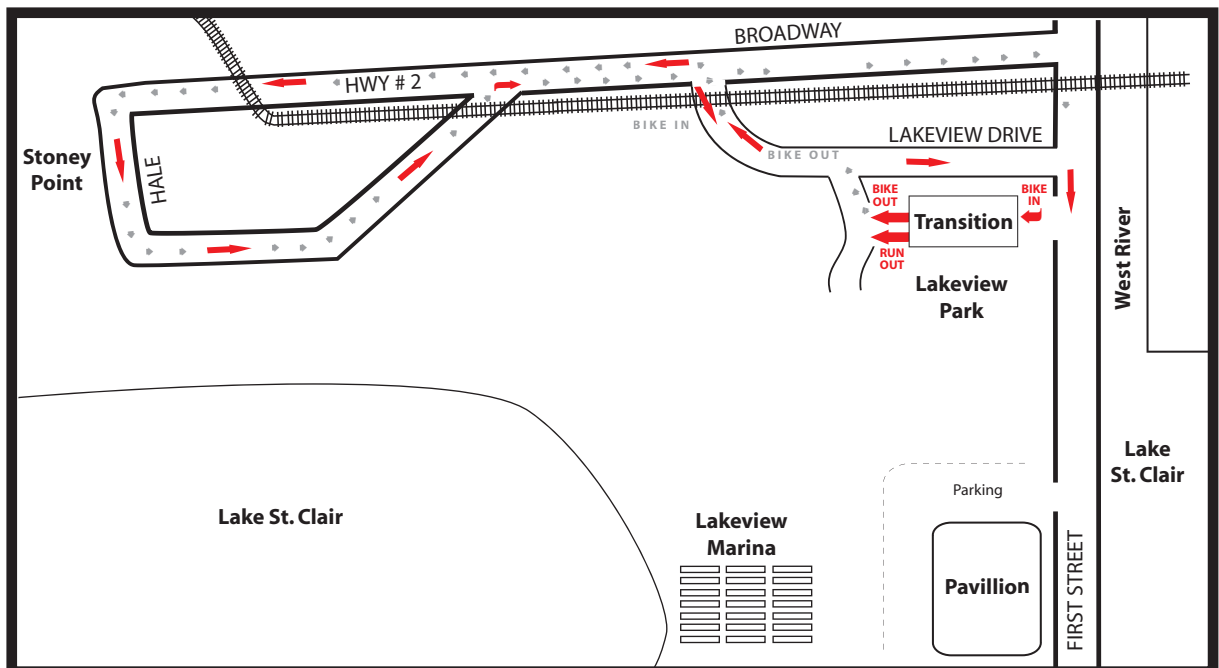

# Belle River Duathlon

**Stage 1 - Run 5 km**

**Stage 3 - Run 5 km**

**Stage 2 - Bike 30 km**

# Belle River Triathlon

**Stage 1 - Swim 600m**

**Stage 3 - Run 5 km**

**Stage 2 - Bike 30 km**

# Belle River Do-A-Du

**Stage 1 - Run 2.5 km**

**Stage 3 - Run 2.5 km**

**Stage 2 - Bike 15 km**