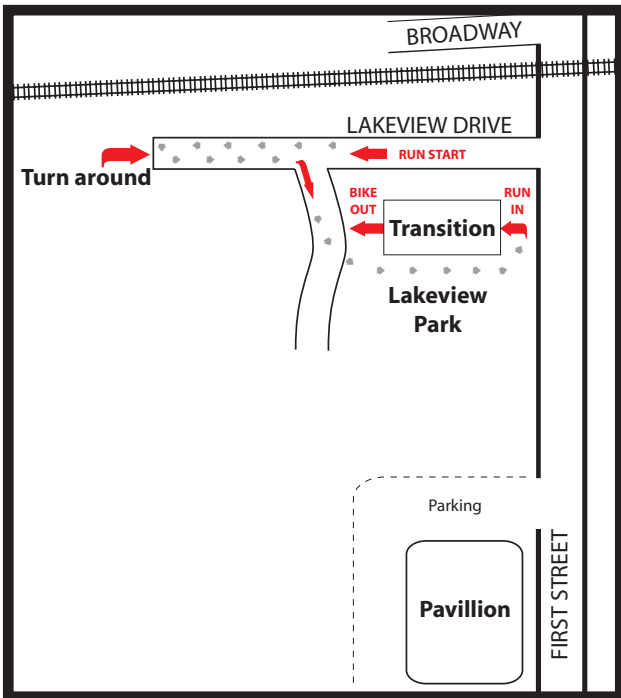

Stage 1 - Run 2.5 km