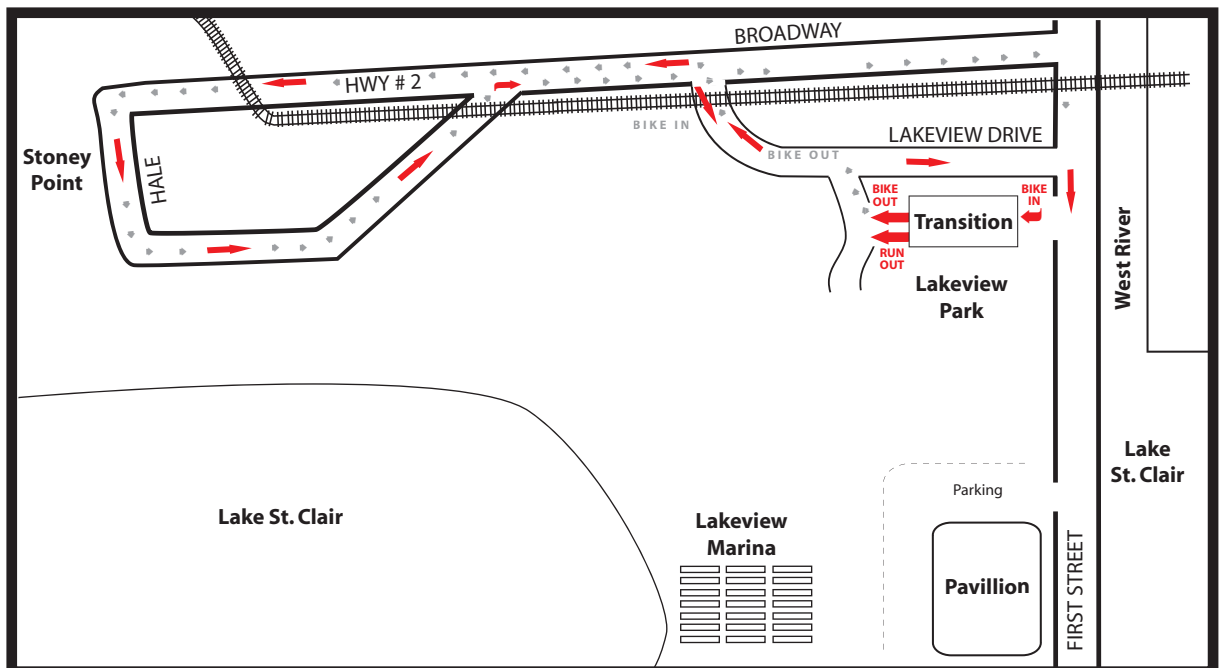

# Belle River Duathlon

**Stage 1 - Run 5 km**

**Stage 3 - Run 5 km**

**Stage 2 - Bike 30 km**

# Belle River Triathlon

**Stage 1 - Swim 600m**

**Stage 3 - Run 5 km**

**Stage 2 - Bike 30 km**

# Belle River Do-A-Du

**Stage 1 - Run 2.5 km**

**Stage 3 - Run 2.5 km**

**Stage 2 - Bike 15 km**