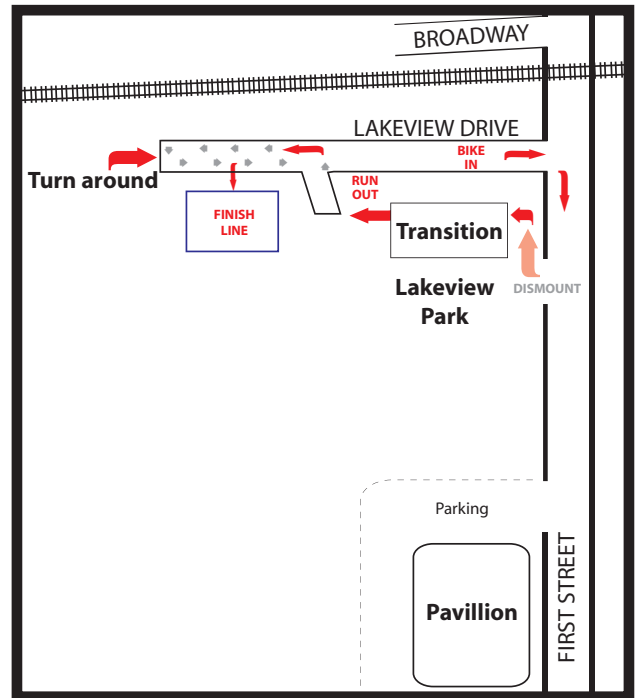

# Belle River Duathlon

**Stage 1 - Run 5 km**

**Stage 3 - Run 5 km**

**Stage 2 - Bike 30 km**

# Belle River Triathlon

**Stage 1 - Swim 600m**

**Stage 3 - Run 5 km**

**Stage 2 - Bike 30 km**