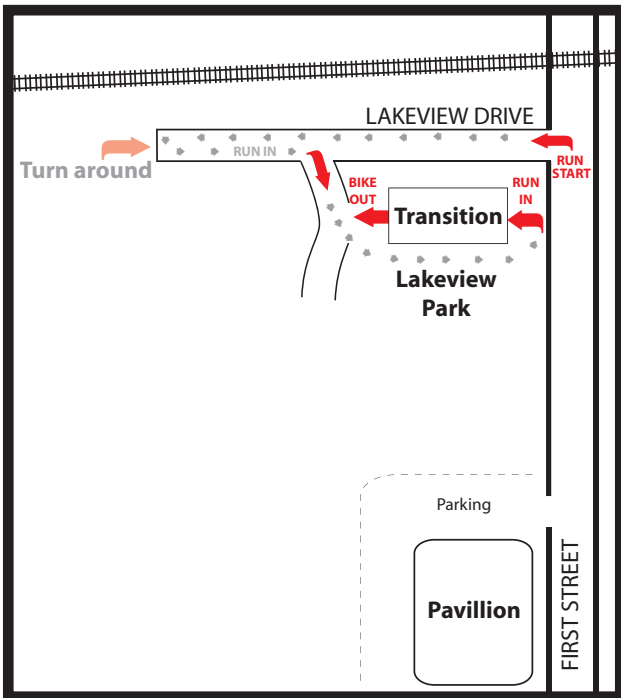

# Belle River Duathlon

**Stage 1 - Run 5 km**

**Stage 3 - Run 5 km**

**Stage 2 - Bike 30 km**

# Belle River Triathlon

**Stage 1 - Swim 600m**

**Stage 3 - Run 5 km**

**Stage 2 - Bike 30 km**

# Belle River Try-A-Tri

**Stage 1 - Swim 300m**

**Stage 3 - Run 2.5 km**

**Stage 2 - Bike 15 km**