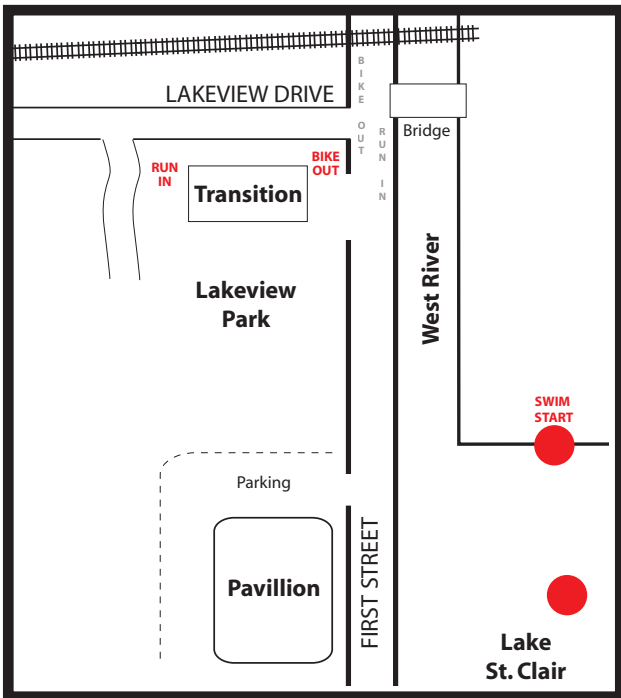

Stage 1 - Swim 300m